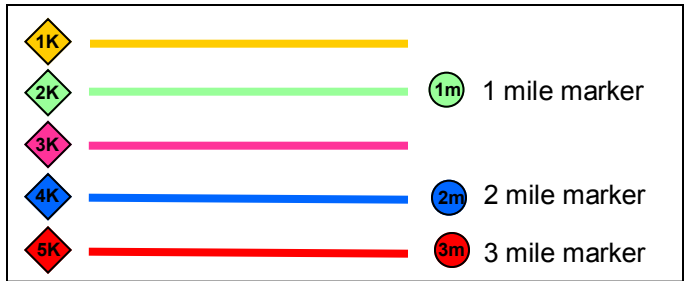

FlashRock 5K Map

At Northview Church
 12900 Hazel Dell Parkway
 Carmel, IN 46033
www.northviewchurch.us

◆ Entrance 3 will be closed to thru traffic 1 hour before and 30 minutes following the Meet times, except for Team Bus drop off and pick up.

◆ In the event the grass becomes too soft for team bus parking, busses may be directed to park in the south end of the spectator parking lot #1. All busses must use entrance #3.