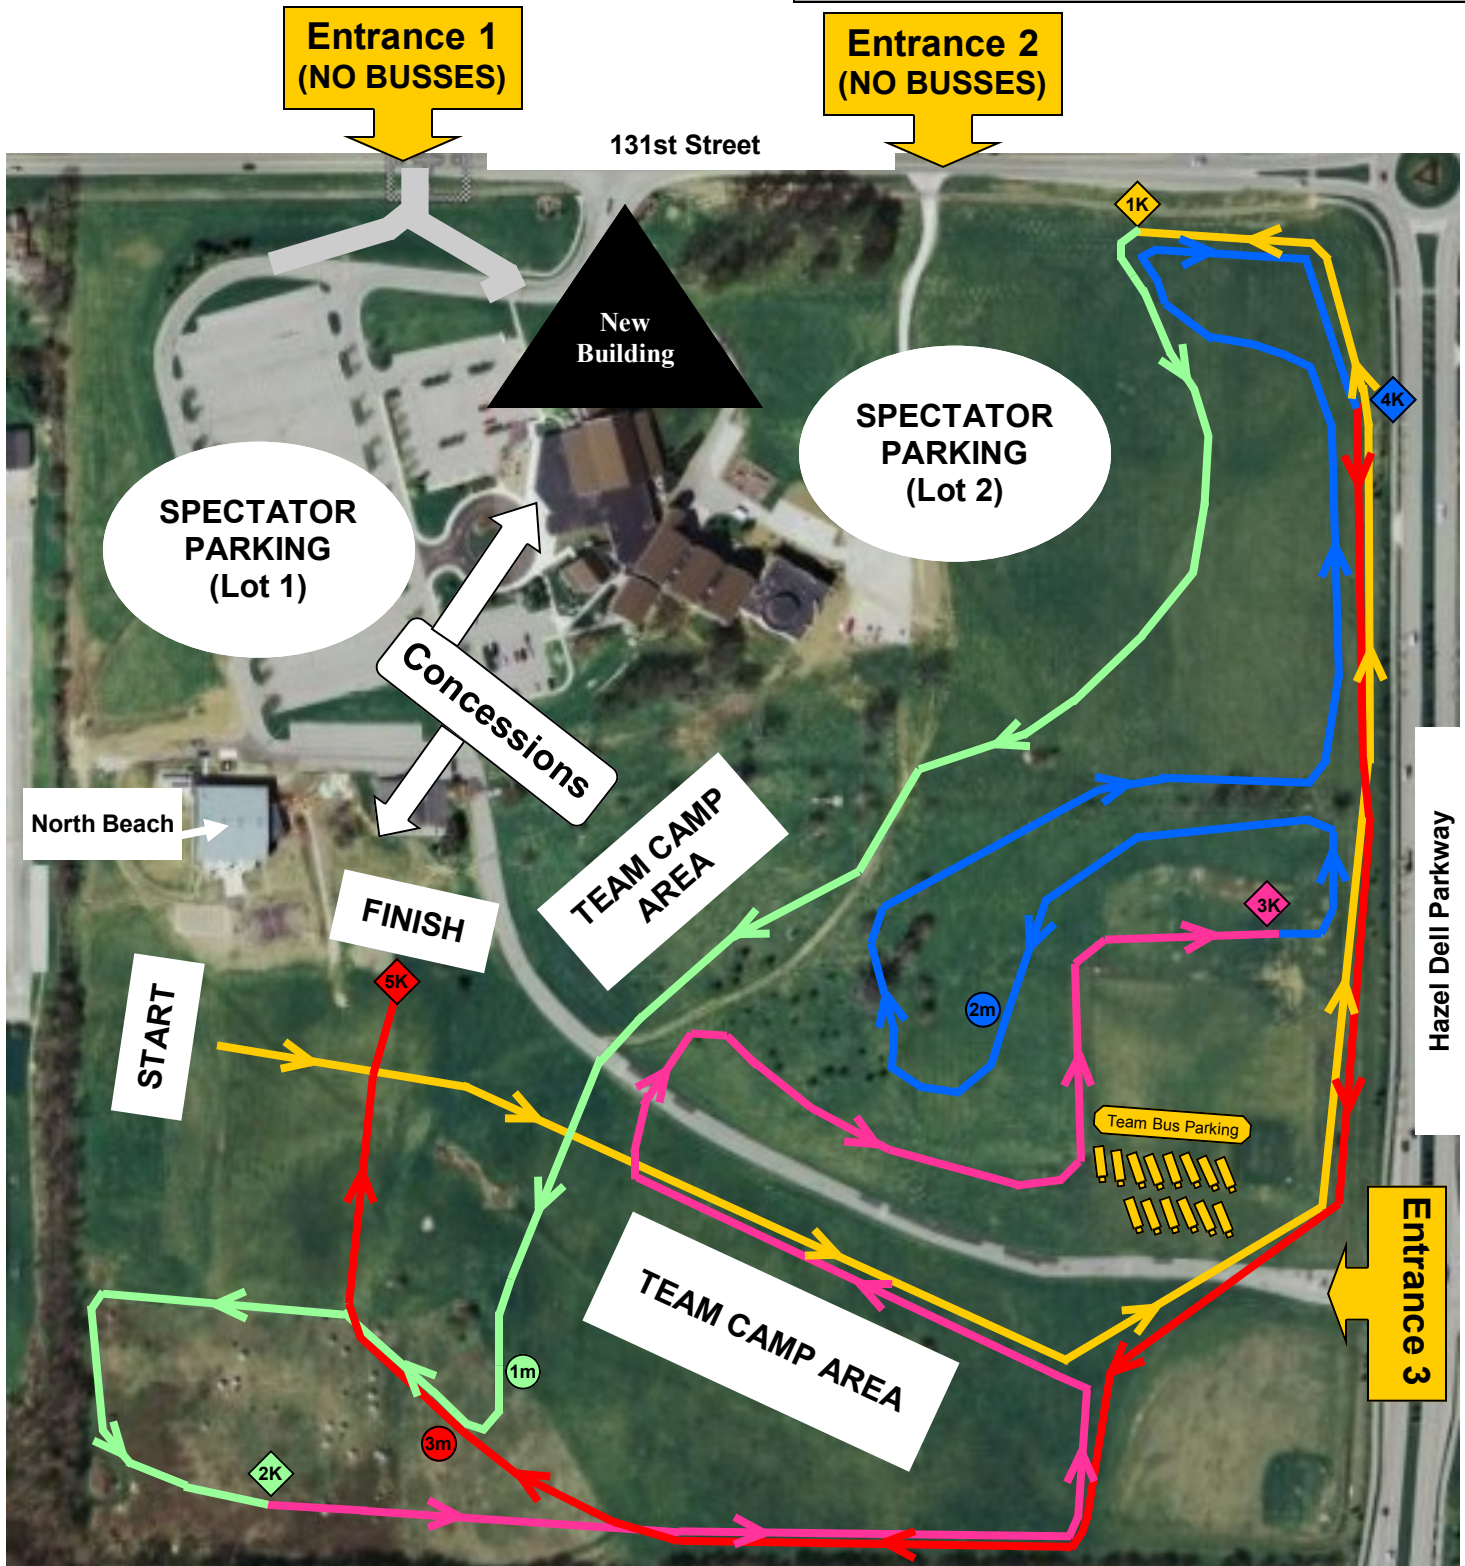

FlashRock 5K Map

At Northview Church
 12900 Hazel Dell Parkway
 Carmel, IN 46033
www.northviewchurch.us

◆ Entrance 3 will be closed to thru traffic 1 hour before and 30 minutes following the Meet times, except for Team Bus drop off and pick up.

◆ In the event the grass becomes too soft for team bus parking, busses may be directed to park in the south end of the spectator parking lot #1. All busses must use entrance #3.