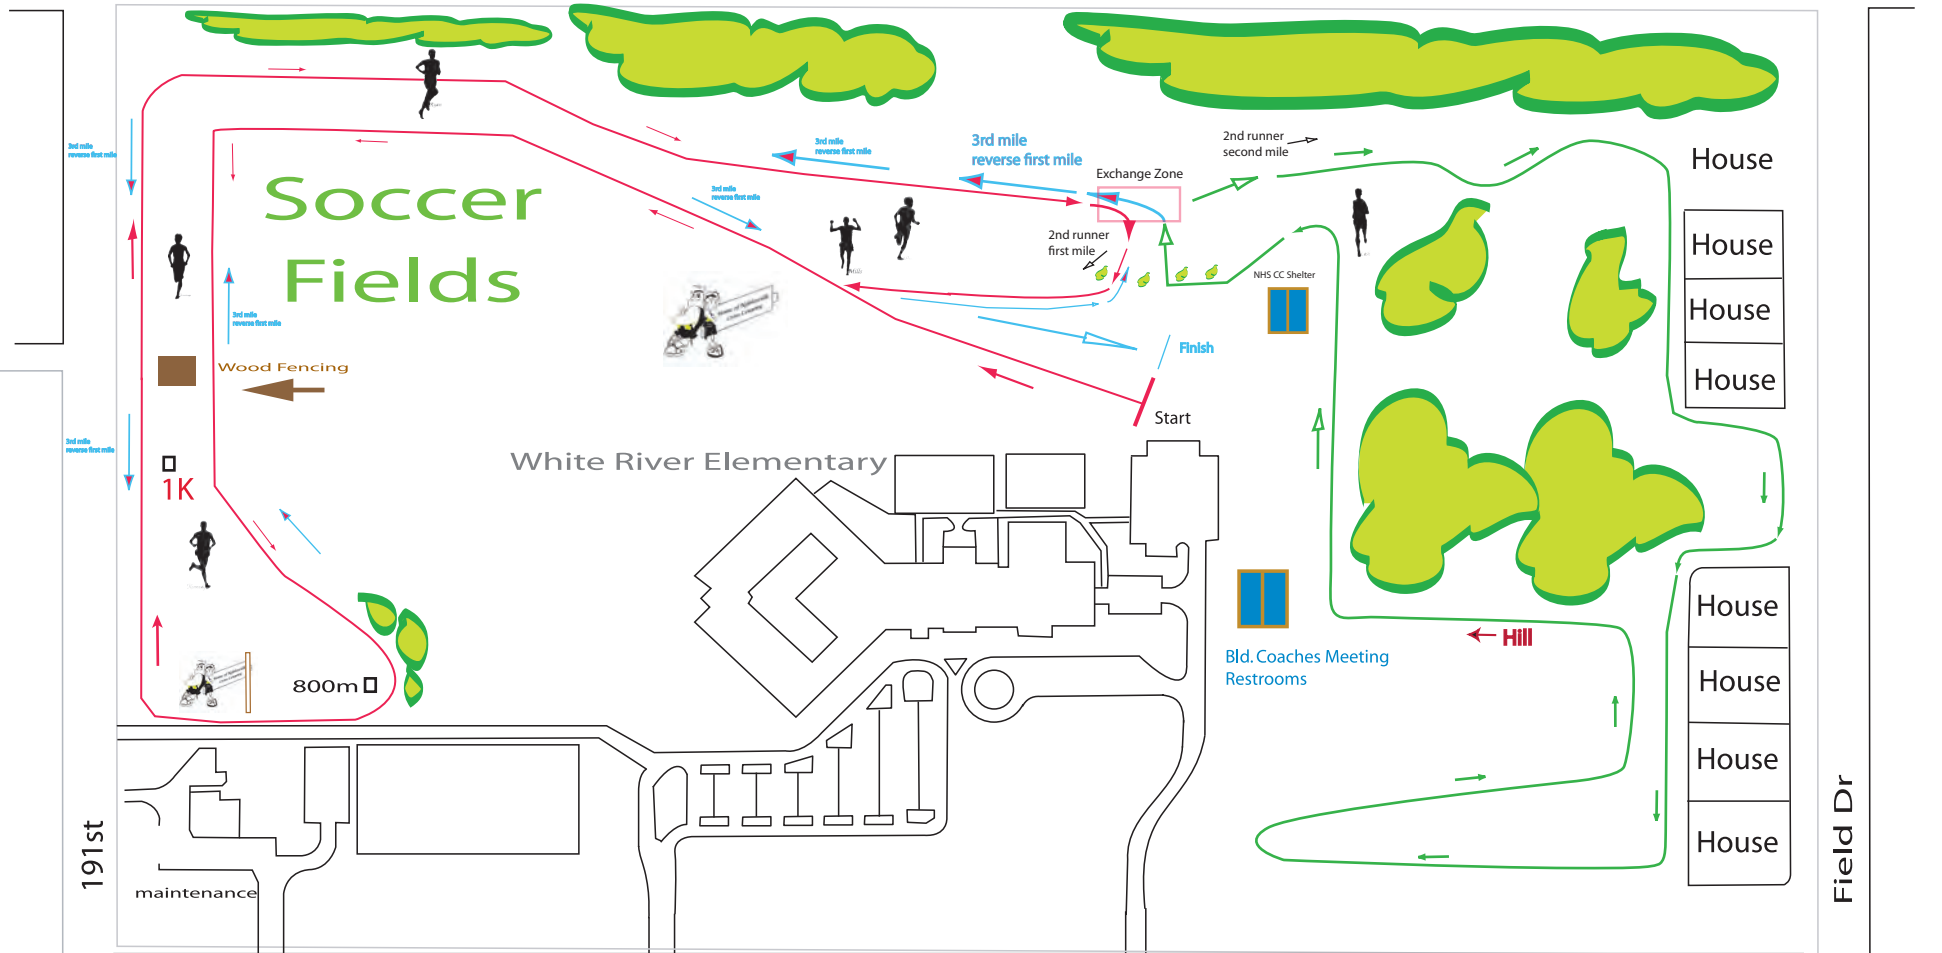

Noblesville's Chinquapin Ridge Cross Country Course

Hokum Karem

Red = first mile Green = second mile Blue = Third mile
reverse first mile

hwy 37

hwy 37

Cumberland Rd

← Homes →

Noblesville's Chinquapin Ridge Cross Country Course

3K

Red = first mile Blue = 3K finish

hwy 37

hwy 37

191st

Field Dr

Cumberland Rd

← Homes →