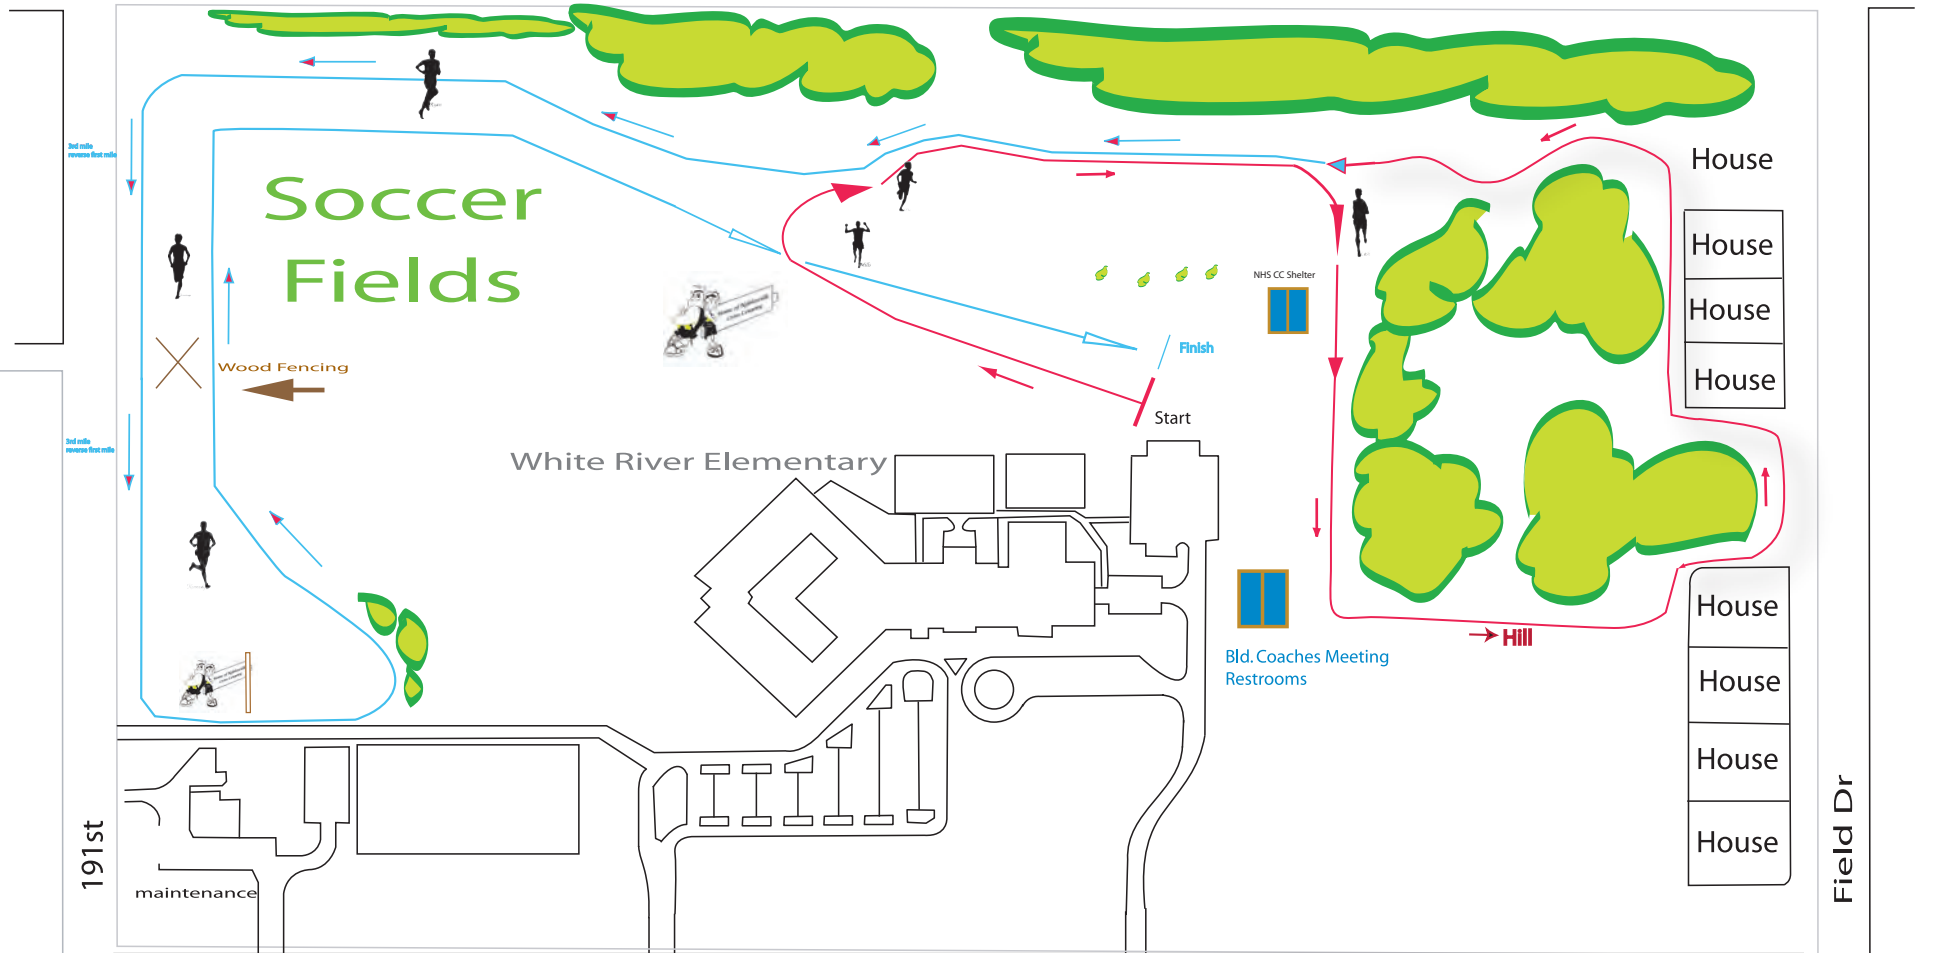

Noblesville's Chinquapin Ridge Cross Country Course

Hokum Karem

Red = first mile Green = second mile Blue = Third mile
reverse first mile

hwy 37

hwy 37

Cumberland Rd

← Homes →

Noblesville's Chinquapin Ridge Cross Country Course

3K

Red = first mile Blue = 3K finish

hwy 37

hwy 37

191st

Field Dr

Cumberland Rd

← Homes →